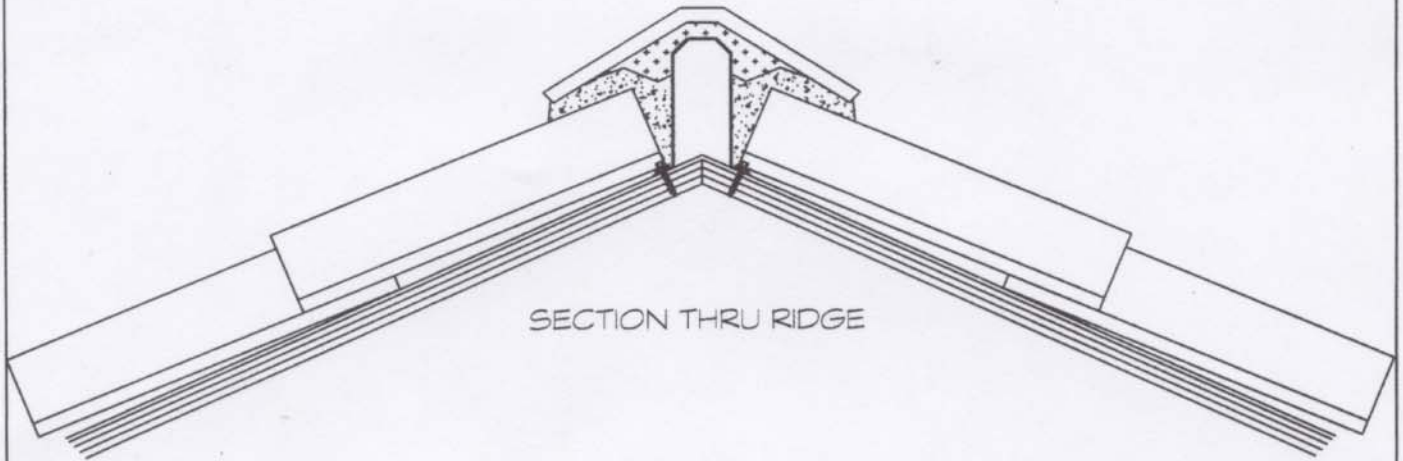

# Ridge Anchor Installation Adhesive Foam

SECTION THRU RIDGE

Dans Custom Sheet Metal Inc. 5700 Washington Street Naples, Florida  
Phone 239-594-0530 Fax 239-594-2064 Website [www.dcsm.net](http://www.dcsm.net)