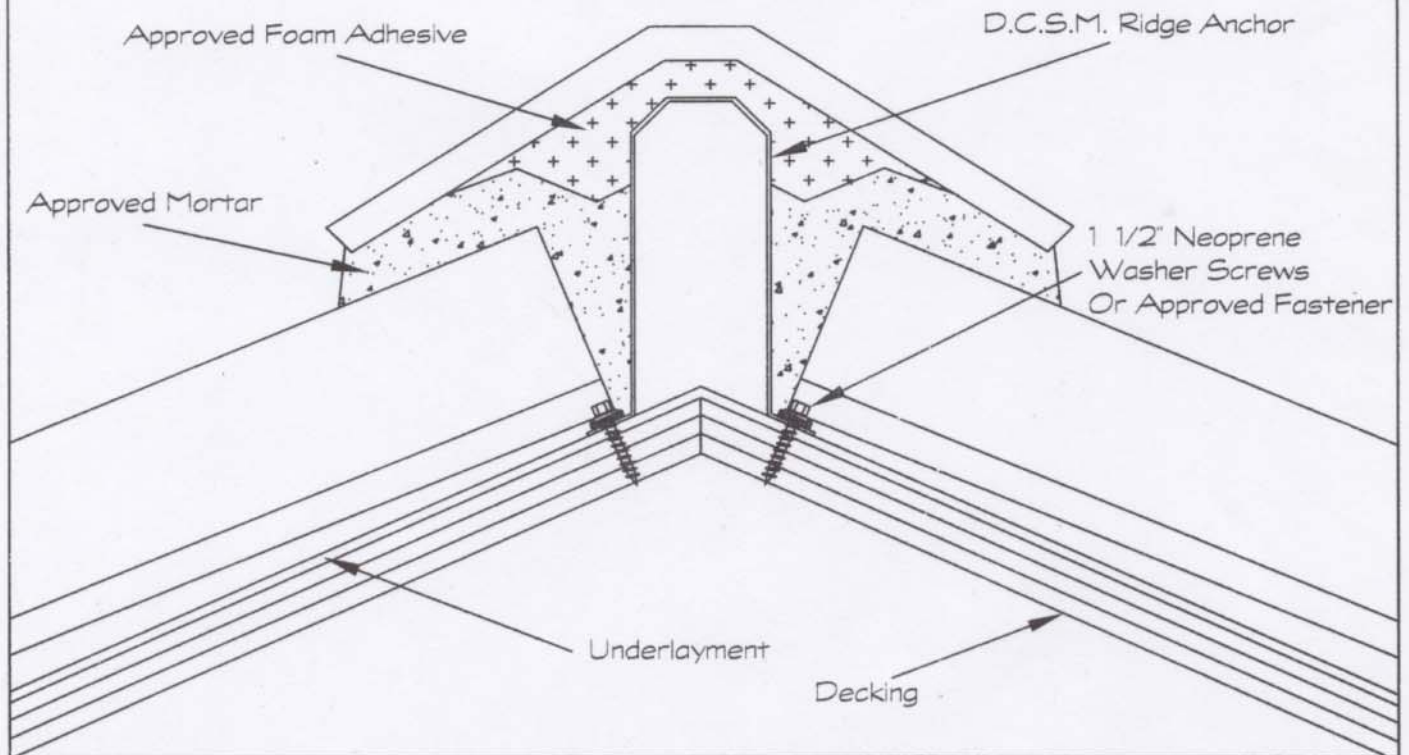

# Ridge Anchor Installation Adhesive Foam

SECTION THRU RIDGE

Dans Custom Sheet Metal Inc. 5700 Washington Street Naples, Florida  
Phone 239-594-0530 Fax 239-594-2064 Website [www.dcsm.net](http://www.dcsm.net)